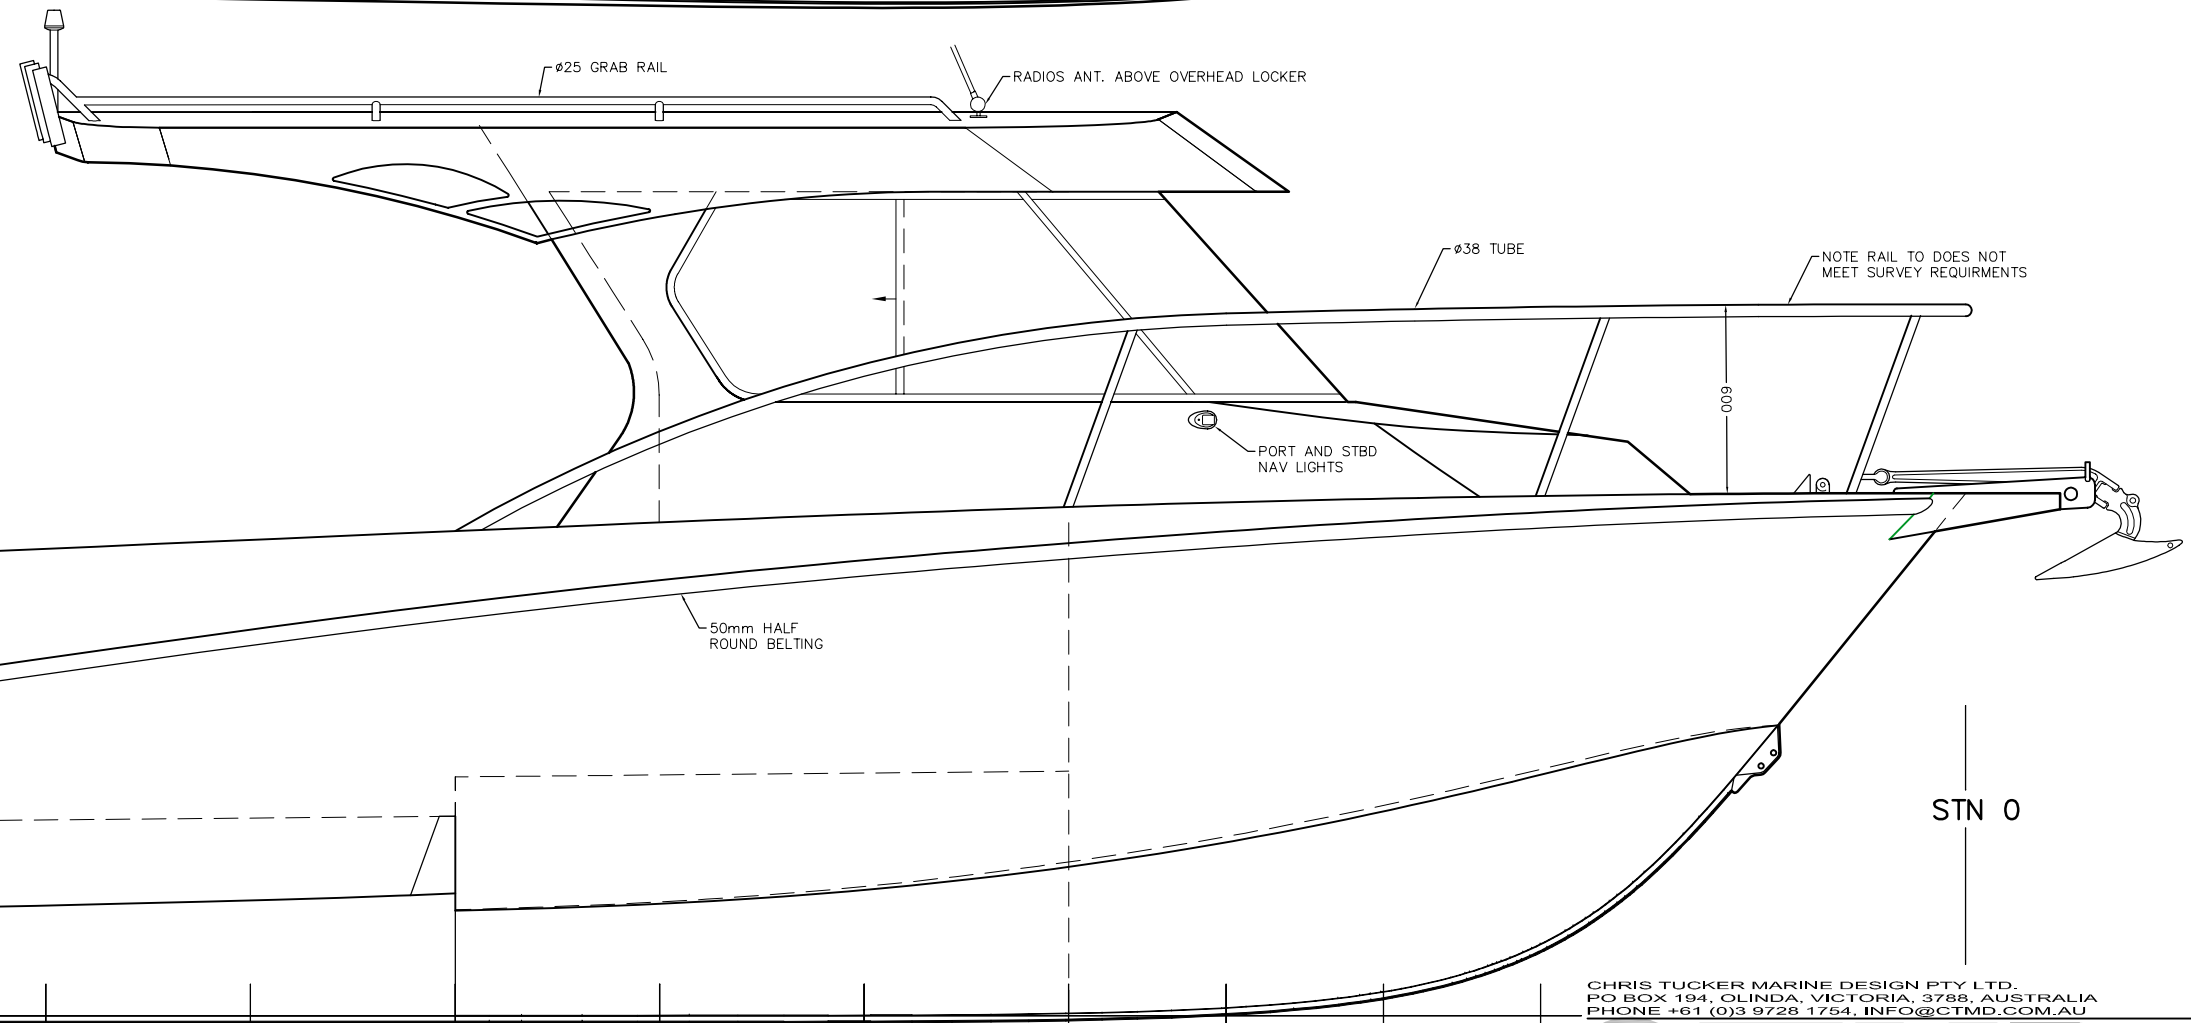

STN 12 STN 11 STN 10 STN 9 STN 8 STN 7 STN 6 STN 5 STN 4 STN 3 STN 2 STN 1 STN 0

STN 12 STN 11 STN 10 STN 9 STN 8 STN 7 STN 6 STN 5 STN 4 STN 3 STN 2 STN 1 STN 0

CHRIS TUCKER MARINE DESIGN PTY LTD.
 PO BOX 194, OLINDA, VICTORIA, 3788, AUSTRALIA
 PHONE +61 (0)3 9728 1754, INFO@CTMD.COM.AU

8.0m ALUMINIUM BOAT

DECK LAYOUT

BY CT DATE OCT '12 SCALE 1:12 @ A1 DRWG 121/1

THIS DRAWING MAY NOT BE COPIED, COMMUNICATED TO ANY PERSON OR USED FOR MANUFACTURE WITHOUT THE EXPRESS WRITTEN CONSENT OF THE DESIGNER.