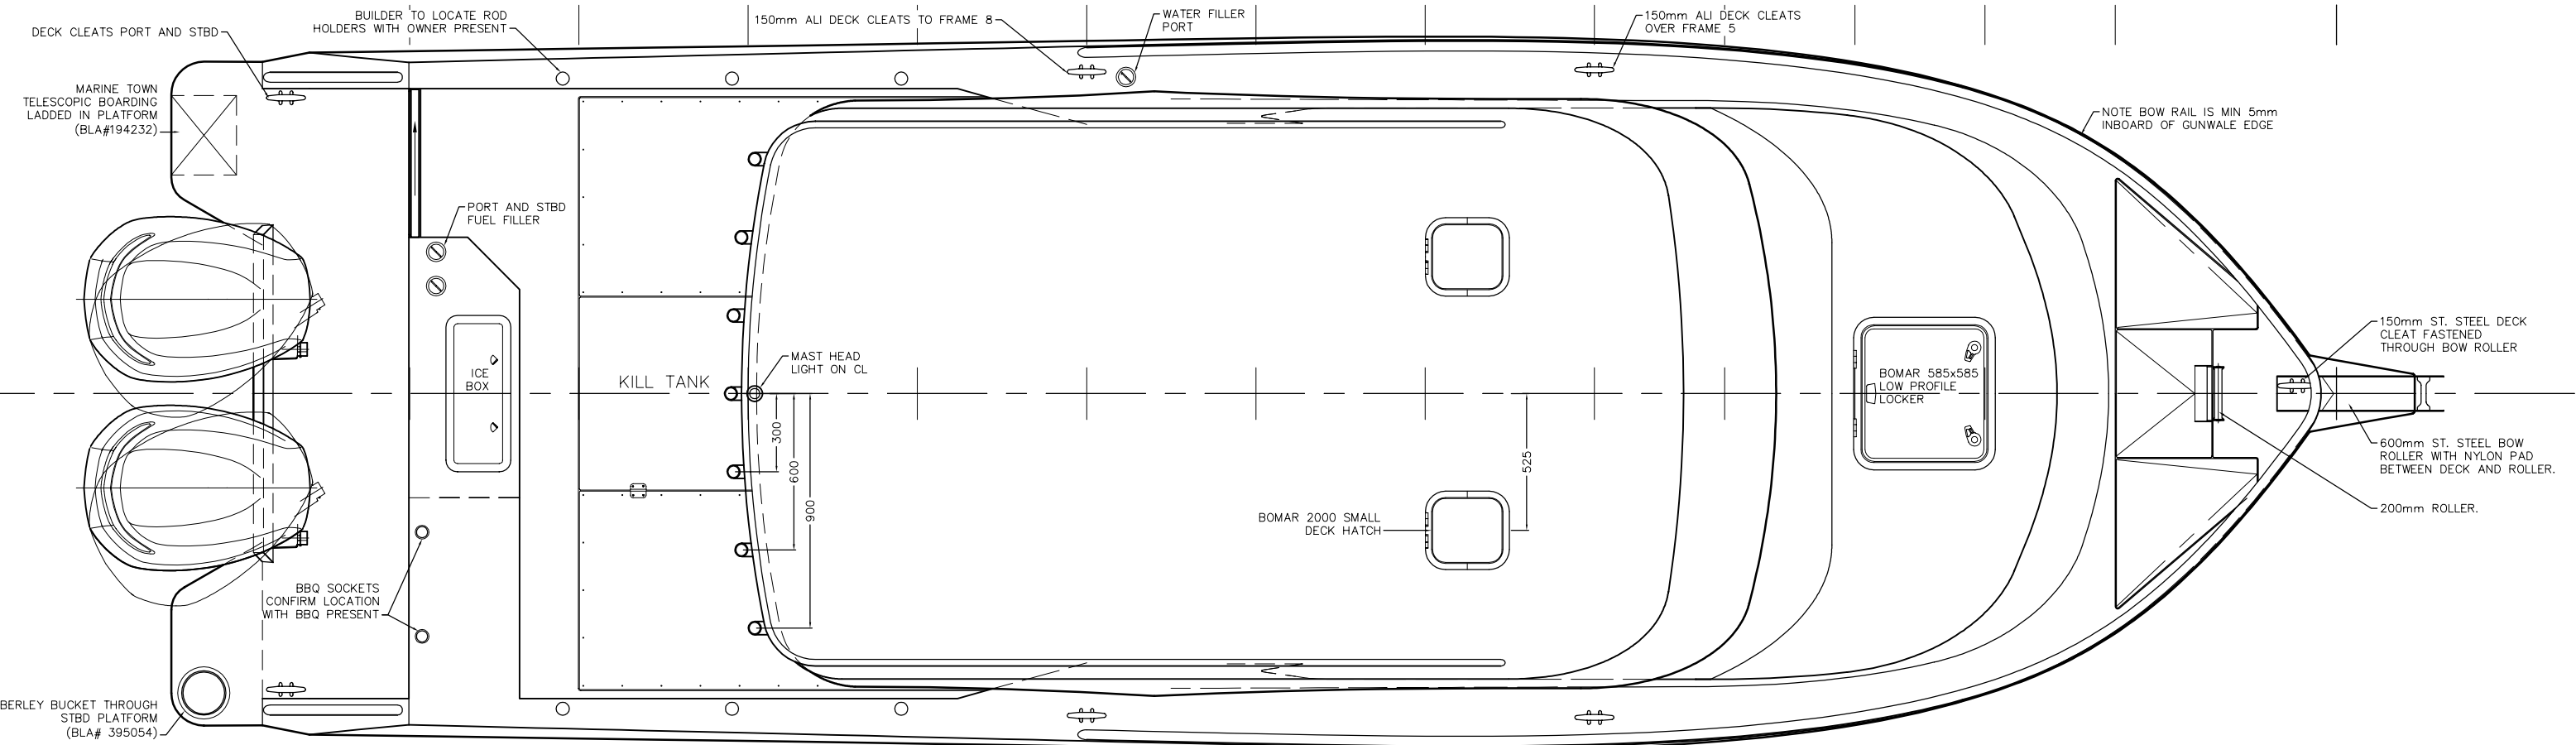

STN 12 STN 11 STN 10 STN 9 STN 8 STN 7 STN 6 STN 5 STN 4 STN 3 STN 2 STN 1 STN 0

STN 12 STN 11 STN 10 STN 9 STN 8 STN 7 STN 6 STN 5 STN 4 STN 3 STN 2 STN 1 STN 0

CHRIS TUCKER MARINE DESIGN PTY LTD.
 PO BOX 194, OLINDA, VICTORIA, 3788, AUSTRALIA
 PHONE +61 (0)3 9728 1754, INFO@CTMD.COM.AU

8.0m ALUMINIUM BOAT

DECK LAYOUT

BY CT DATE OCT '12 SCALE 1:12 @ A1 DRWG 121/1

THIS DRAWING MAY NOT BE COPIED, COMMUNICATED TO ANY PERSON OR USED FOR MANUFACTURE WITHOUT THE EXPRESS WRITTEN CONSENT OF THE DESIGNER.